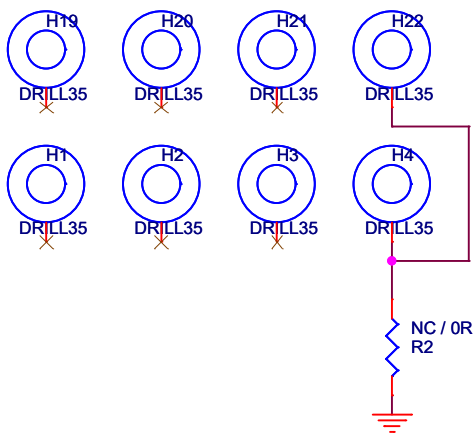

WARE express 物一世		
Title XH-050S		
Size A4	Document Number <1 FPC30>	Rev V1.5
Date: Monday, September 07, 2020	Sheet 1	of 4

底板固定孔

Pi固定孔

液晶框固定孔

WARE express 物一世		
Title XH-050S		
Size A4	Document Number <2 POWER>	Rev V1.5
Date: Monday, September 07, 2020		Sheet 2 of 4

WARE express 物一世		
Title XH-050S		
Size A4	Document Number <3 LVDS to RGB>	Rev V1.5
Date: Monday, September 07, 2020	Sheet 3	of 4

RGB信号接口

同步、时钟、使能

电阻触摸

电容触摸

背光控制

LCD复位

WARE express 物一世		
Title XH-050S		
Size A4	Document Number <4 LCD5.0>	Rev V1.5
Date: Monday, September 07, 2020	Sheet 4	of 4