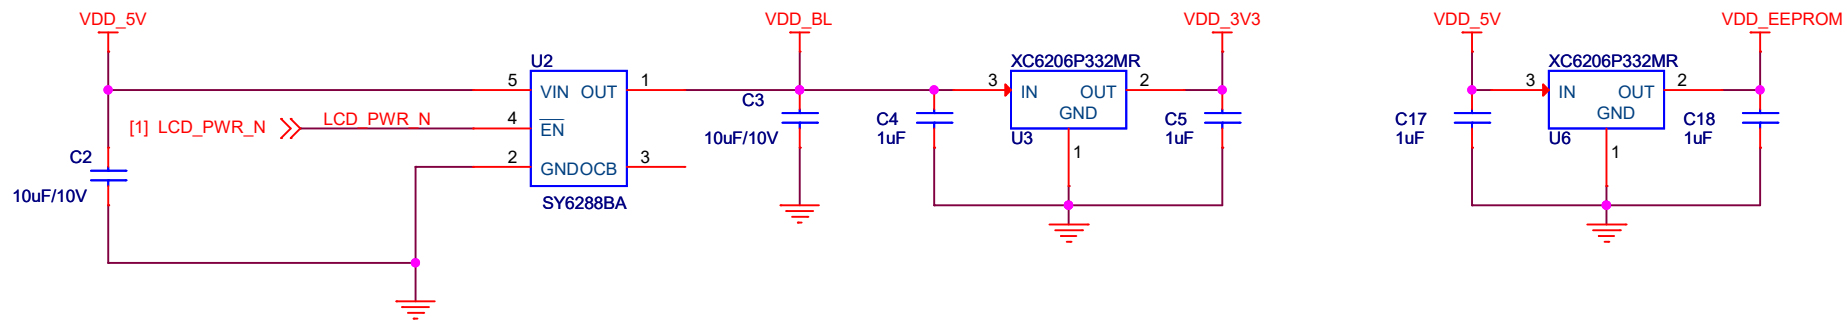

WARE express 物一世		
Title XH-050S		
Size A4	Document Number <1 FPC30>	Rev V1.5
Date: Monday, September 07, 2020	Sheet 1	of 4

底板固定孔

Pi固定孔

液晶框固定孔

WARE express 物一世		
Title XH-050S		
Size A4	Document Number <2 POWER>	Rev V1.5
Date: Monday, September 07, 2020		Sheet 2 of 4

WARE express 物一世		
Title XH-050S		
Size A4	Document Number <3 LVDS to RGB>	Rev V1.5
Date: Monday, September 07, 2020	Sheet 3	of 4

RGB信号接口

同步、时钟、使能

电阻触摸

电容触摸

背光控制

LCD复位

WARE express 物一世		
Title XH-050S		
Size A4	Document Number <4 LCD5.0>	Rev V1.5
Date: Monday, September 07, 2020	Sheet 4	of 4