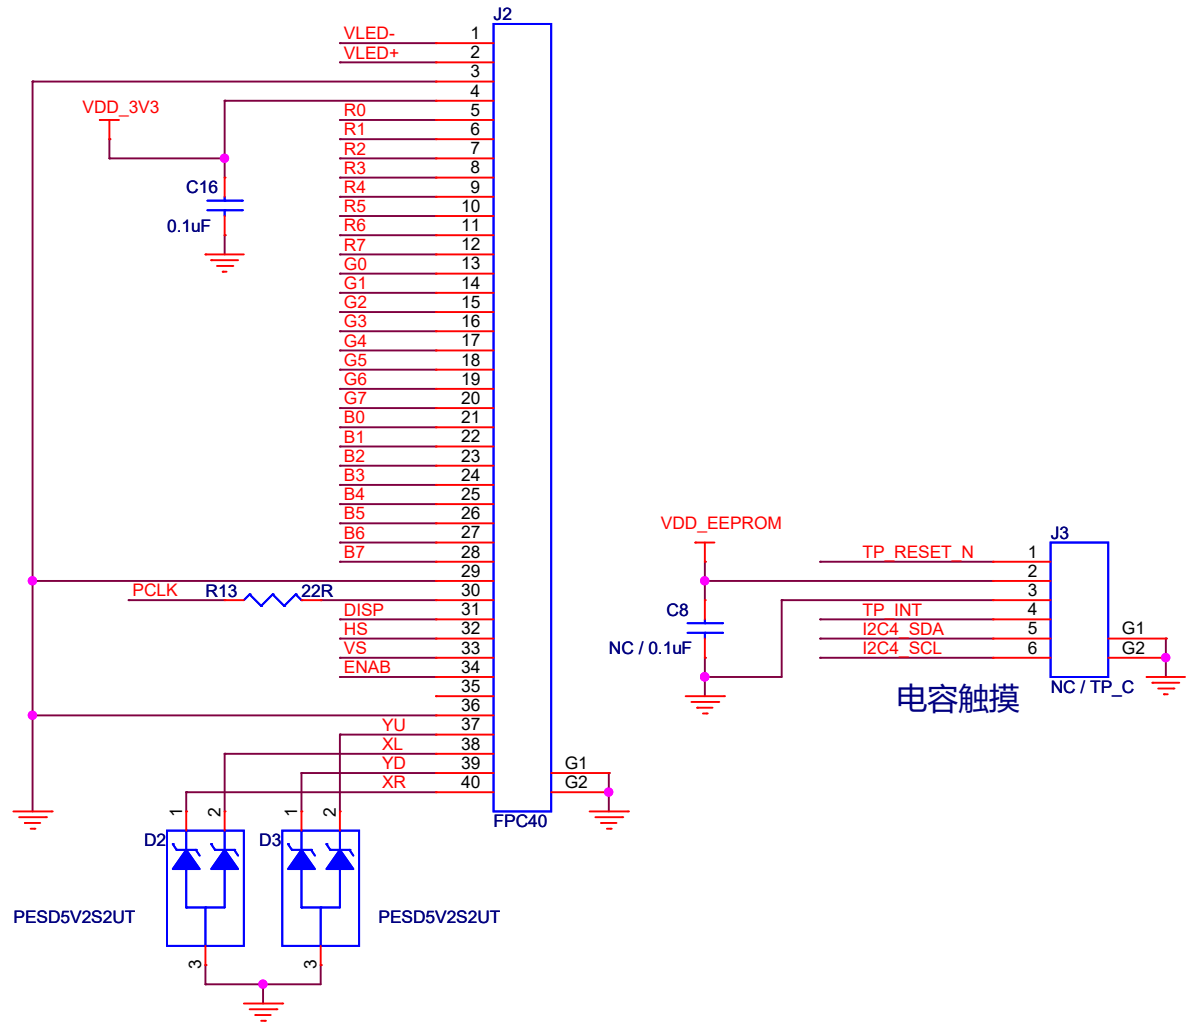

WARE express 物一世		
Title XH-050S		
Size A4	Document Number <1 FPC30>	Rev V1.5
Date: Monday, September 07, 2020	Sheet 1	of 4

底板固定孔

Pi固定孔

液晶框固定孔

WARE express 物一世		
Title XH-050S		
Size A4	Document Number <2 POWER>	Rev V1.5
Date: Monday, September 07, 2020		Sheet 2 of 4

WARE express 物一世		
Title XH-050S		
Size A4	Document Number <3 LVDS to RGB>	Rev V1.5
Date: Monday, September 07, 2020	Sheet 3	of 4

RGB信号接口

同步、时钟、使能

电阻触摸

电容触摸

背光控制

LCD复位

WARE express 物一世		
Title XH-050S		
Size A4	Document Number <4 LCD5.0>	Rev V1.5
Date: Monday, September 07, 2020	Sheet 4	of 4