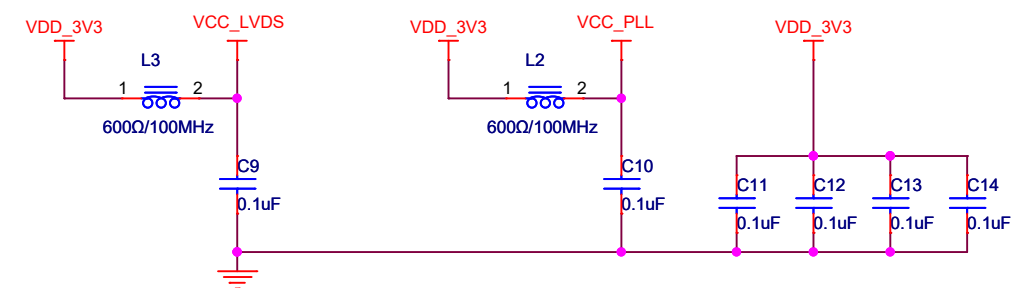

WARE express 物一世		
Title XH-050S		
Size A4	Document Number <1 FPC30>	Rev V1.5
Date: Monday, September 07, 2020	Sheet 1	of 4

底板固定孔

Pi固定孔

液晶框固定孔

WARE express 物一世		
Title XH-050S		
Size A4	Document Number <2 POWER>	Rev V1.5
Date: Monday, September 07, 2020		Sheet 2 of 4

WARE express 物一世		
Title XH-050S		
Size A4	Document Number <3 LVDS to RGB>	Rev V1.5
Date: Monday, September 07, 2020	Sheet 3	of 4

RGB信号接口

同步、时钟、使能

电阻触摸

电容触摸

背光控制

LCD复位

WARE express 物一世		
Title XH-050S		
Size A4	Document Number <4 LCD5.0>	Rev V1.5
Date: Monday, September 07, 2020	Sheet 4	of 4