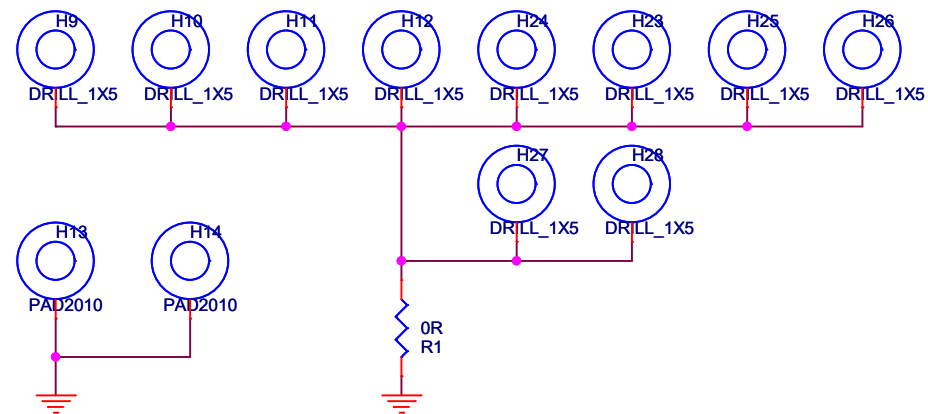

WARE express 物一世		
Title XH-050S		
Size A4	Document Number <1 FPC30>	Rev V1.5
Date: Monday, September 07, 2020	Sheet 1	of 4

底板固定孔

Pi固定孔

液晶框固定孔

WARE express 物一世		
Title XH-050S		
Size A4	Document Number <2 POWER>	Rev V1.5
Date: Monday, September 07, 2020		Sheet 2 of 4

WARE express 物一世		
Title XH-050S		
Size A4	Document Number <3 LVDS to RGB>	Rev V1.5
Date: Monday, September 07, 2020	Sheet 3	of 4

RGB信号接口

同步、时钟、使能

电阻触摸

电容触摸

背光控制

LCD复位

WARE express 物一世		
Title XH-050S		
Size A4	Document Number <4 LCD5.0>	Rev V1.5
Date: Monday, September 07, 2020	Sheet 4	of 4