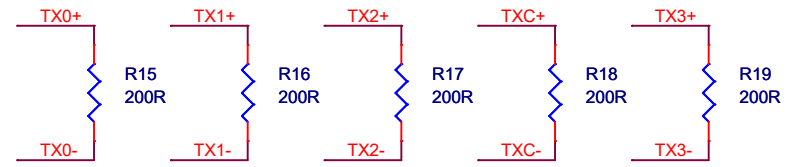

WARE express 物一世		
Title XH-050S		
Size A4	Document Number <1 FPC30>	Rev V1.5
Date: Monday, September 07, 2020	Sheet 1	of 4

底板固定孔

Pi固定孔

液晶框固定孔

WARE express 物一世		
Title XH-050S		
Size A4	Document Number <2 POWER>	Rev V1.5
Date: Monday, September 07, 2020		Sheet 2 of 4

WARE express 物一世		
Title XH-050S		
Size A4	Document Number <3 LVDS to RGB>	Rev V1.5
Date: Monday, September 07, 2020	Sheet 3	of 4

RGB信号接口

同步、时钟、使能

电阻触摸

电容触摸

背光控制

LCD复位

WARE express 物一世		
Title XH-050S		
Size A4	Document Number <4 LCD5.0>	Rev V1.5
Date: Monday, September 07, 2020	Sheet 4	of 4