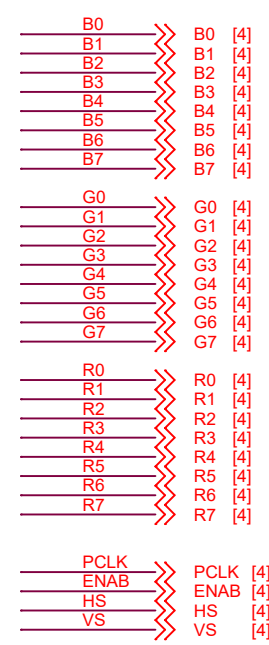

WARE express 物一世		
Title XH-050S		
Size A4	Document Number <1 FPC30>	Rev V1.5
Date: Monday, September 07, 2020	Sheet 1	of 4

底板固定孔

Pi固定孔

液晶框固定孔

WARE express 物一世		
Title XH-050S		
Size A4	Document Number <2 POWER>	Rev V1.5
Date: Monday, September 07, 2020		Sheet 2 of 4

WARE express 物一世		
Title XH-050S		
Size A4	Document Number <3 LVDS to RGB>	Rev V1.5
Date: Monday, September 07, 2020	Sheet 3	of 4

RGB信号接口

同步、时钟、使能

电阻触摸

电容触摸

背光控制

LCD复位

WARE express 物一世		
Title XH-050S		
Size A4	Document Number <4 LCD5.0>	Rev V1.5
Date: Monday, September 07, 2020	Sheet 4	of 4