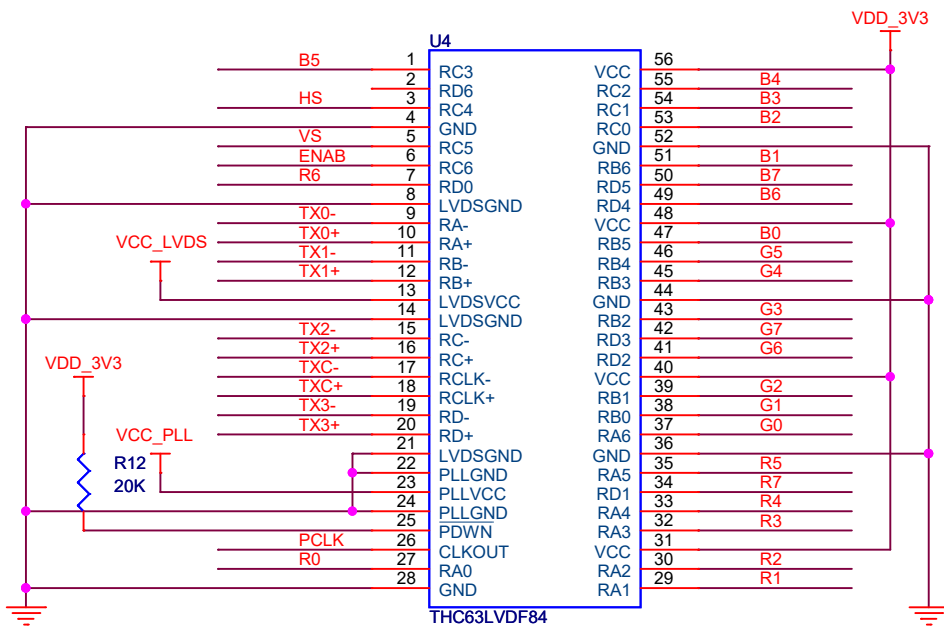

WARE express 物一世		
Title XH-050S		
Size A4	Document Number <1 FPC30>	Rev V1.5
Date: Monday, September 07, 2020	Sheet 1	of 4

底板固定孔

Pi固定孔

液晶框固定孔

WARE express 物一世		
Title XH-050S		
Size A4	Document Number <2 POWER>	Rev V1.5
Date: Monday, September 07, 2020		Sheet 2 of 4

WARE express 物一世		
Title XH-050S		
Size A4	Document Number <3 LVDS to RGB>	Rev V1.5
Date: Monday, September 07, 2020	Sheet 3	of 4

RGB信号接口

同步、时钟、使能

电阻触摸

电容触摸

背光控制

LCD复位

WARE express 物一世		
Title XH-050S		
Size A4	Document Number <4 LCD5.0>	Rev V1.5
Date: Monday, September 07, 2020	Sheet 4	of 4