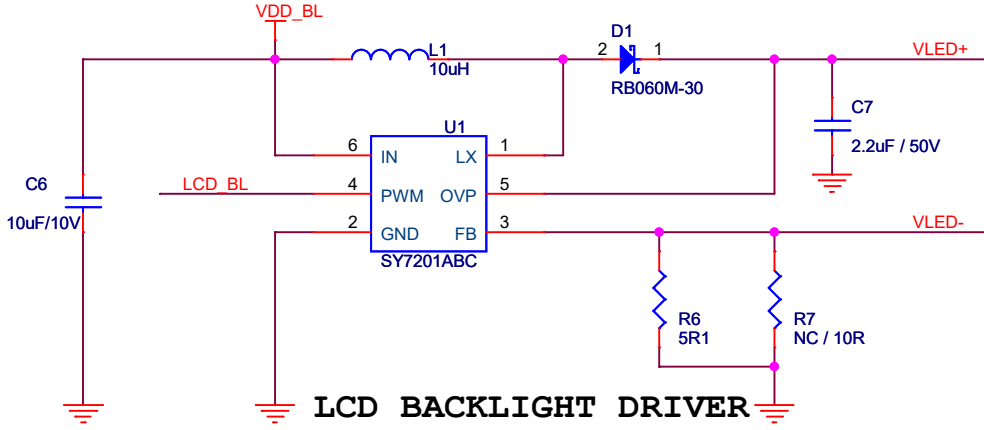

WARE express 物一世		
Title XH-050S		
Size A4	Document Number <1 FPC30>	Rev V1.5
Date: Monday, September 07, 2020	Sheet 1	of 4

底板固定孔

Pi固定孔

液晶框固定孔

WARE express 物一世		
Title XH-050S		
Size A4	Document Number <2 POWER>	Rev V1.5
Date: Monday, September 07, 2020		Sheet 2 of 4

WARE express 物一世		
Title XH-050S		
Size A4	Document Number <3 LVDS to RGB>	Rev V1.5
Date: Monday, September 07, 2020	Sheet 3	of 4

RGB信号接口

同步、时钟、使能

电阻触摸

电容触摸

背光控制

LCD复位

WARE express 物一世		
Title XH-050S		
Size A4	Document Number <4 LCD5.0>	Rev V1.5
Date: Monday, September 07, 2020	Sheet 4	of 4